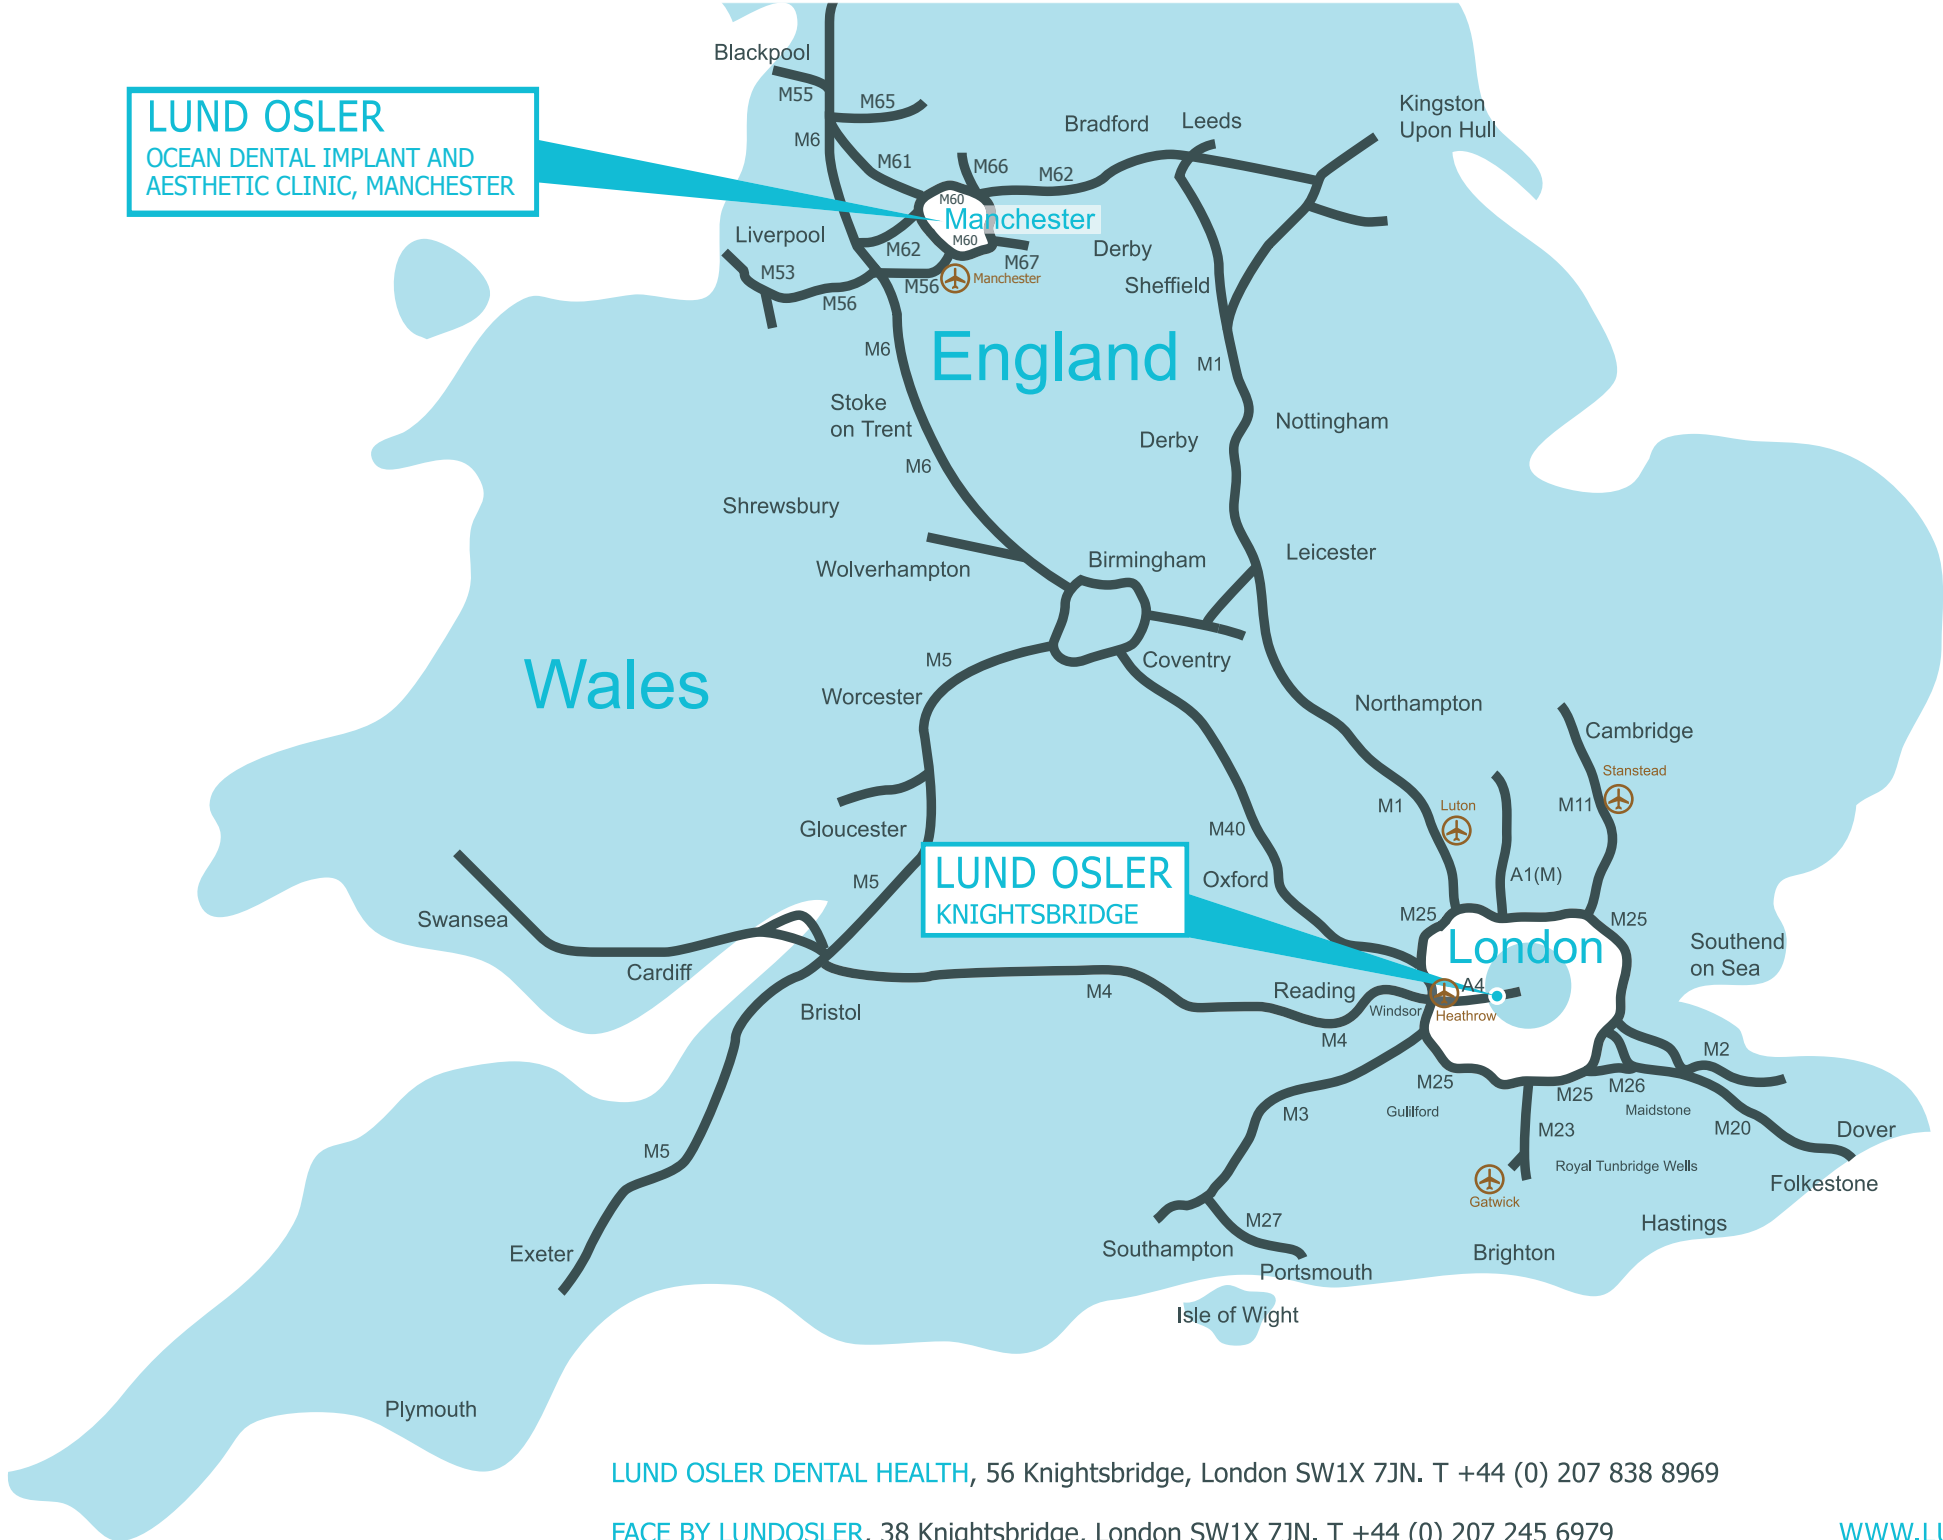

LUND OSLER
OCEAN DENTAL IMPLANT AND
AESTHETIC CLINIC, MANCHESTER

LUND OSLER
KNIGHTSBRIDGE

LUND OSLER DENTAL HEALTH, 56 Knightsbridge, London SW1X 7JN. T +44 (0) 207 838 8969

FACE BY LUNDOSLER, 38 Knightsbridge, London SW1X 7JN. T +44 (0) 207 245 6979

WWW.LUNDOSLER.COM